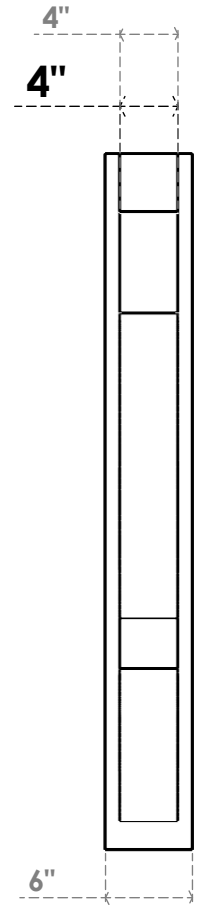

ITEM NUMBER: OUTUROC040X060X48000X48000X040X020X040BOA44RCPR

4"W TOP X 6"W BACK X 48"D X 48"H X 4"T TOP X 2"T BACK TIMBERTHANE ROUGH CEDAR BALBOA FAUX WOOD OPEN OUTLOOKER, BLOCK TOP AND BACK, 4"W CLOSED BRACE, PRIMED TAN

EKENA MILLWORK
2300 WEST MAIN ST.
CLARKSVILLE, TX 75426
TOLL FREE: 866-607-0453
WWW.EKENAMILLWORK.COM

NOTES

1. INSTALLATION TO BE COMPLETED IN ACCORDANCE WITH MANUFACTURER'S SPECIFICATIONS.
2. DRAWING MAY NOT BE TO SCALE
3. THIS DRAWING IS INTENDED FOR DESIGN AND PLANNING PURPOSES ONLY.
4. ALL INFORMATION CONTAINED HEREIN WAS CURRENT AT THE TIME OF DEVELOPMENT BUT MUST BE REVIEWED AND APPROVED BY THE PRODUCT MANUFACTURER TO BE CONSIDERED ACCURATE.
5. TIMBERTHANE ARCHITECTURAL PRODUCTS ARE MADE FROM HIGH DENSITY URETHANE AND COME FACTORY PRIMED