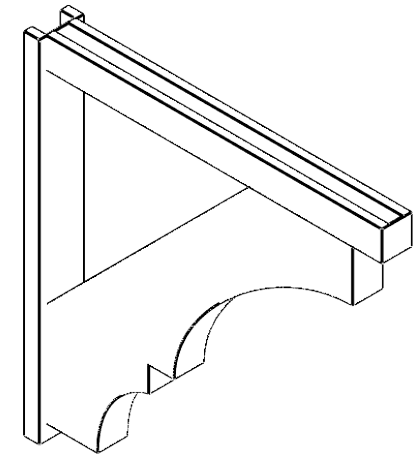

ITEM NUMBER: OUTUROC040X060X48000X48000X040X020X040BOA44RCPR

4"W TOP X 6"W BACK X 48"D X 48"H X 4"T TOP X 2"T BACK TIMBERTHANE ROUGH CEDAR BALBOA FAUX WOOD OPEN OUTLOOKER, BLOCK TOP AND BACK, 4"W CLOSED BRACE, PRIMED TAN

EKENA MILLWORK
2300 WEST MAIN ST.
CLARKSVILLE, TX 75426
TOLL FREE: 866-607-0453
WWW.EKENAMILLWORK.COM

NOTES

1. INSTALLATION TO BE COMPLETED IN ACCORDANCE WITH MANUFACTURER'S SPECIFICATIONS.
2. DRAWING MAY NOT BE TO SCALE
3. THIS DRAWING IS INTENDED FOR DESIGN AND PLANNING PURPOSES ONLY.
4. ALL INFORMATION CONTAINED HEREIN WAS CURRENT AT THE TIME OF DEVELOPMENT BUT MUST BE REVIEWED AND APPROVED BY THE PRODUCT MANUFACTURER TO BE CONSIDERED ACCURATE.
5. TIMBERTHANE ARCHITECTURAL PRODUCTS ARE MADE FROM HIGH DENSITY URETHANE AND COME FACTORY PRIMED