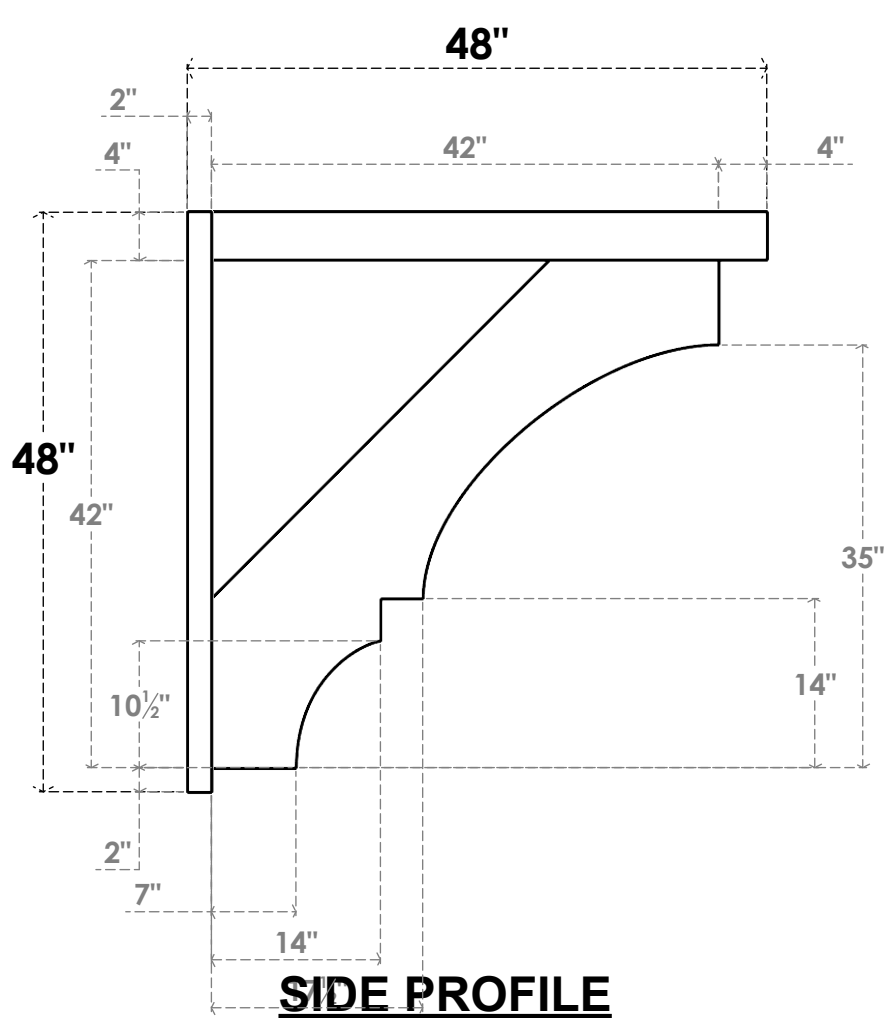

ITEM NUMBER: OUTUROC040X060X48000X48000X040X020X040BOA44RCPR

4"W TOP X 6"W BACK X 48"D X 48"H X 4"T TOP X 2"T BACK TIMBERTHANE ROUGH CEDAR BALBOA FAUX WOOD OPEN OUTLOOKER, BLOCK TOP AND BACK, 4"W CLOSED BRACE, PRIMED TAN

EKENA MILLWORK
2300 WEST MAIN ST.
CLARKSVILLE, TX 75426
TOLL FREE: 866-607-0453
WWW.EKENAMILLWORK.COM

NOTES

1. INSTALLATION TO BE COMPLETED IN ACCORDANCE WITH MANUFACTURER'S SPECIFICATIONS.
2. DRAWING MAY NOT BE TO SCALE
3. THIS DRAWING IS INTENDED FOR DESIGN AND PLANNING PURPOSES ONLY.
4. ALL INFORMATION CONTAINED HEREIN WAS CURRENT AT THE TIME OF DEVELOPMENT BUT MUST BE REVIEWED AND APPROVED BY THE PRODUCT MANUFACTURER TO BE CONSIDERED ACCURATE.
5. TIMBERTHANE ARCHITECTURAL PRODUCTS ARE MADE FROM HIGH DENSITY URETHANE AND COME FACTORY PRIMED